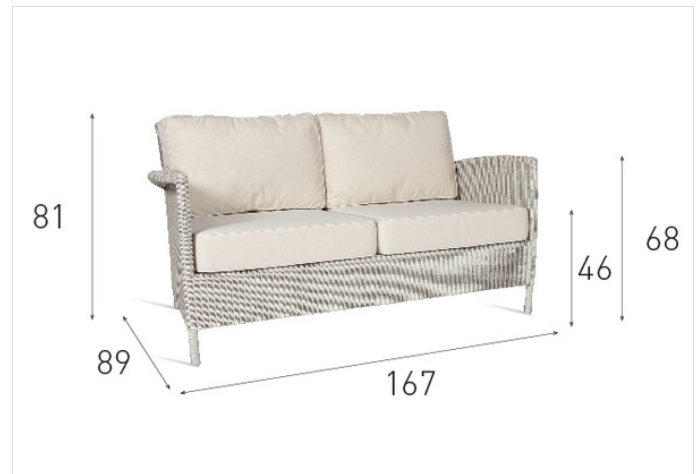

Safi lounge chair 2.5S

OUTDOOR

Product

Specifications

Code	
Sizes (cm)	Total height: 81 Length: 167 Seat height: 46 Depth: 89 Height armrests: 68
Description	The Safi Lounge Chair 2.5S is an outdoor lounge sofa in synthetic Loom. Fit for all weather conditions.
Upholstery	Hand-woven polyethylene wicker
Glides	Nylon glides
Frame	Aluminum frame
Maintenance	A quick wash with a non-foaming mild detergent every three months, will do the trick. A soft nylon brush or a low pressure air hose can also be used to clean between the weaving.
Cushion	Removable covers Filling seat cushion: 12cm High Resilience foam 35kg/m3 Filling back cushion: resilient polyester ball fiber