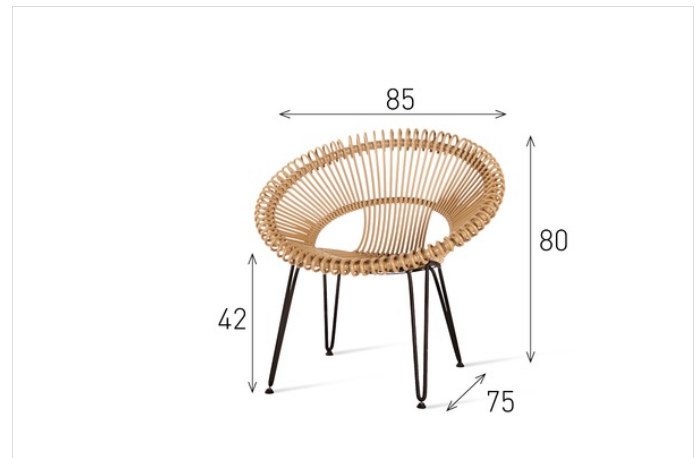

Roy

GC061

OUTDOOR

Product

Specifications

Code	GC061
Sizes (cm)	Total height: 76 Width: 82 Seat height: 42 Depth: 75
Description	Roy is an outdoor lounge chair in synthetic rattan with a bold and graphic look. Fit for all weather conditions.
Upholstery	Polyethylene wicker
Glides	Adjustable and tilting nylon glides
Frame	Seat: aluminum frame base: hot dip galvanized and black powder coated steel
Maintenance	a quick wash with a non-foaming mild detergent every three months, will do the trick. A soft nylon brush or a low pressure air hose can also be used to clean between the weaving.
Quality	Recyclable resin (HDPE)
Cushion	Removable cover. Filling 3cm polyether foam.

Weather instructions

Colours & fabrics

- Black | Camel