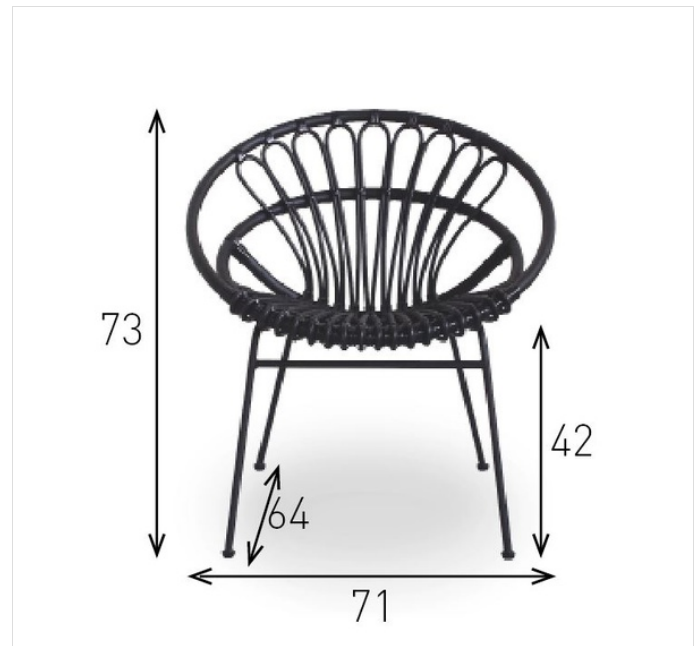

## Roxanne

GC072

OUTDOOR

### Specifications

Code	GC072
Sizes (cm)	Total height: 73 Width: 71 Seat height: 42 Depth: 64
Description	Roxanne is an outdoor lounge chair in synthetic rattan with a bold and graphic look. Fit for all weather conditions.
Upholstery	Polyethylene wicker
Glides	Adjustable and tilting nylon glides
Frame	Seat: aluminum frame   base: hot dip galvanized and black powder coated steel
Maintenance	a quick wash with a non-foaming mild detergent every three months, will do the trick. A soft nylon brush or a low pressure air hose can also be used to clean between the weaving.
Quality	Recyclable resin (HDPE)