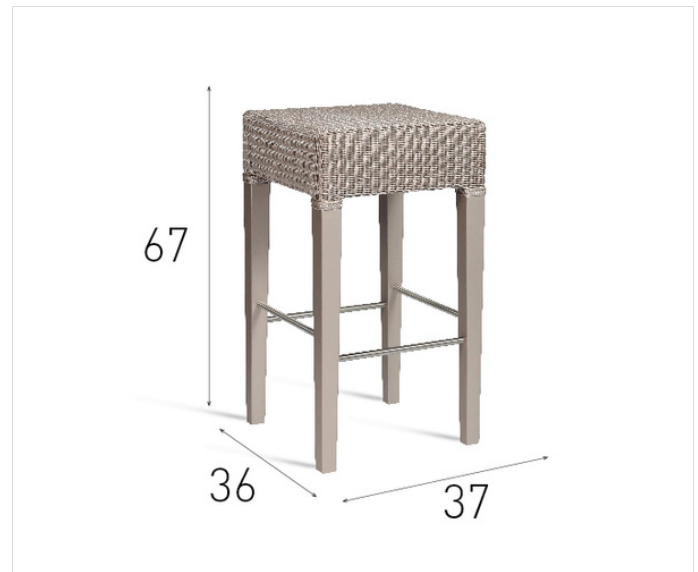

Richard Counter Stool

CS001

INDOOR

Product

Specifications

Code	CS001
Sizes (cm)	Total height: 67 Width: 37 Seat height: 67 Depth: 36
Description	Richard Counter Stool is a classical counter stool in Lloyd Loom weave. Available in any colour.
Upholstery	Lloyd Loom weave
Glides	Nylon or felt glides available upon request.
Frame	Hardwood
Maintenance	Our indoor Lloyd Loom furniture can easily be maintained with a moist towel and some natural soap. Each Vincent Sheppard product is available with nylon or felt glides in order to protect the feet and all types of floor surfaces. Using the correct glides will prevent any damage due to contact between the feet and the ground.

Colours & fabrics

- Urban
- Savane
- Strong