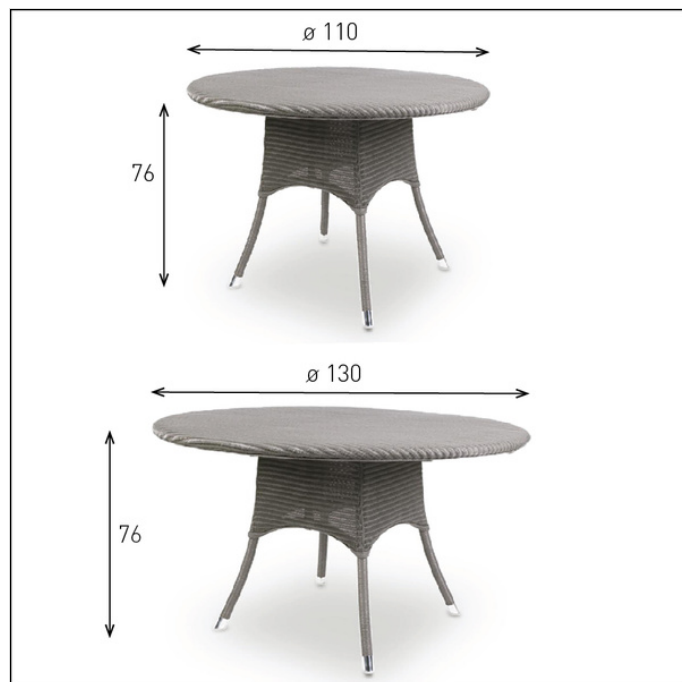

Nîmes Table Round - Lloyd Loom

GT010

OUTDOOR

Product

Specifications

Code	GT010
Sizes (cm)	Total height: 76 Diameter: 110
Description	The Nîmes is an outdoor dining table in Lloyd Loom that has been treated for outdoor use. Available in any colour.
Upholstery	Lloyd Loom weave
Glides	Nylon glides
Frame	Painted aluminum frame
Maintenance	designs from our outdoor Lloyd Loom range have to be stored indoors during periods of particularly heavy rain or frost. The woven paper can be cleaned easily by wiping with a damp cloth and natural soap. Our Lloyd Loom outdoor furniture is dirt and damp resistant.
Glass	6mm tempered glass optional

Weather instructions

Colours & fabrics

- Urban
- Savane
- Strong

VARIANTS

Nîmes Table Round

Total height: 76
Diameter: 130