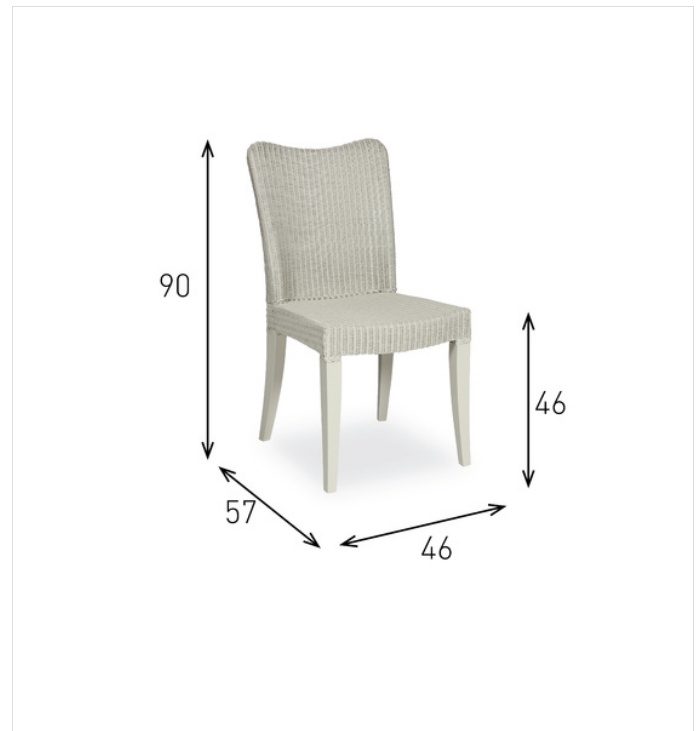

Melissa

DC003

INDOOR

Product

Specifications

Code	DC003
Sizes (cm)	Total height: 90 Width: 46 Seat height: 46 Depth: 57
Description	Melissa is an elegant dining chair in Lloyd Loom weave. Available in any colour.
Upholstery	Lloyd Loom weave
Glides	Nylon or felt glides available upon request.
Frame	Hardwood
Maintenance	Our indoor Lloyd Loom furniture can easily be maintained with a moist towel and some natural soap. Each Vincent Sheppard product is available with nylon or felt glides in order to protect the feet and all types of floor surfaces. Using the correct glides will prevent any damage due to contact between the feet and the ground.
Cushion	Removable cover. Filling 4cm polyether foam.