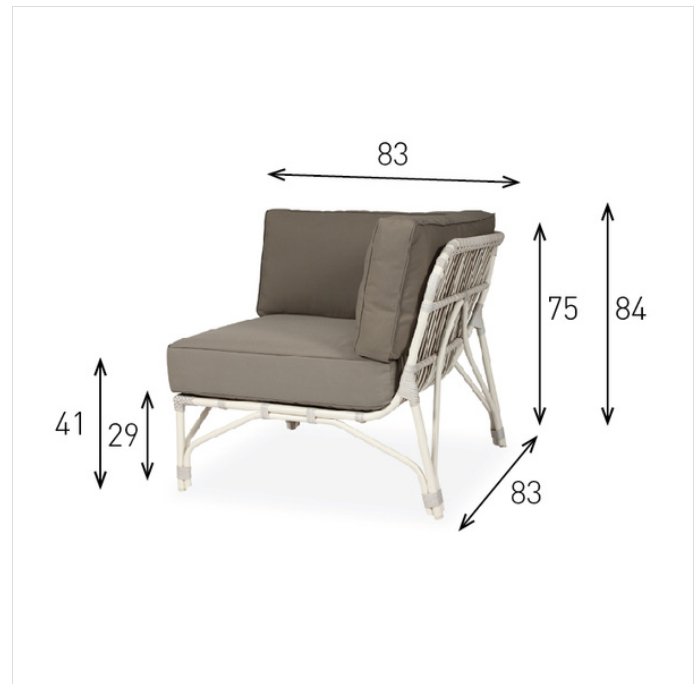

## Lucy Modular Corner

GC054

OUTDOOR

### Specifications

Code	GC054
Sizes (cm)	Total height: 84 Width: 83 Seat height: 41 Depth: 83
Description	The Lucy Modular range is a range of modular pieces in synthetic rattan to create your own perfect lounge corner. Fit for all weather conditions.
Upholstery	Polyethylene wicker
Glides	Nylon glides
Frame	Powder coated aluminum frame.
Maintenance	a quick wash with a non-foaming mild detergent every three months, will do the trick. A soft nylon brush or a low pressure air hose can also be used to clean between the weaving.
Cushion	Removable covers   Filling seat cushion: 12cm Quick Dry foam   Filling back cushion: resilient polyester fiber