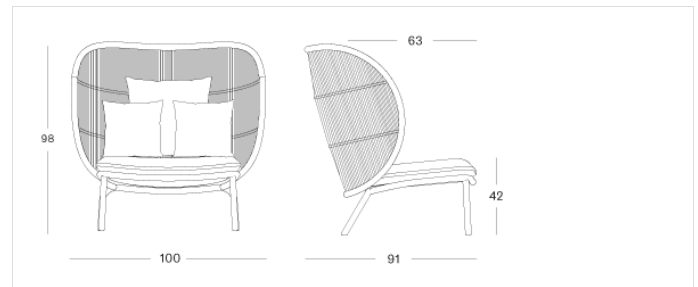

Kodo cocoon

OUTDOOR

Specifications

Code	
Sizes (cm)	Total height: 98 Width: 100 Seat height: 42 Depth: 91
Description	The Kodo cocoon enables you to disconnect and unwind outdoors in a comfortable lounge chair. The tactile acrylic rope and rounded back exude a warm and inviting ambience.
Upholstery	Acrylic rope
Frame	Powder coated aluminum frame
Maintenance	A quick wash with a non-foaming mild detergent every three months, will do the trick. A soft nylon brush or a low pressure air hose can also be used to clean between the weaving.

Product

Weather instructions