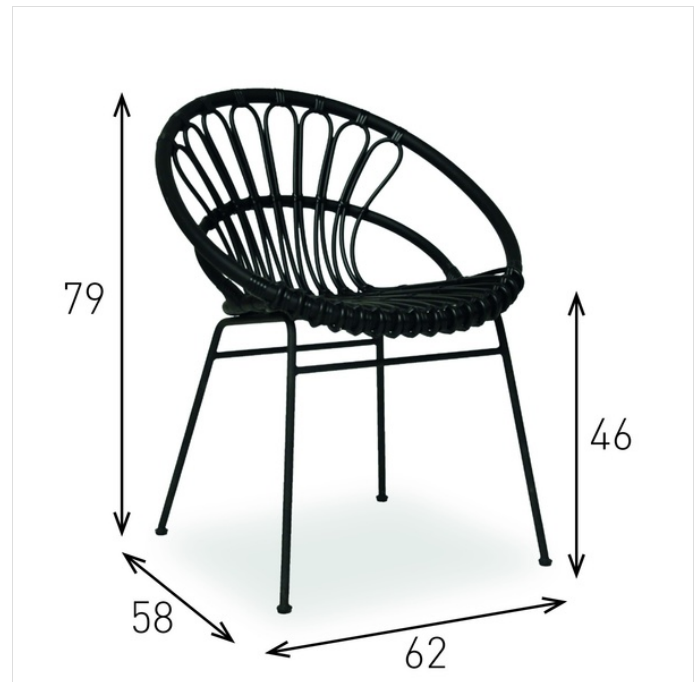

## Kiki

DC011

INDOOR

### Specifications

Code	DC011
Sizes (cm)	Total height: 79 Width: 62 Seat height: 46 Depth: 58
Description	Kiki is a rattan dining chair with a very bold and graphic look. Available in two colours: natural & black.
Upholstery	Rattan
Glides	Adjustable and tilting nylon glides
Frame	Powder coated steel frame
Maintenance	Clean with a damp cloth and some natural soap.
Cushion	Filling 2 cm polyether foam