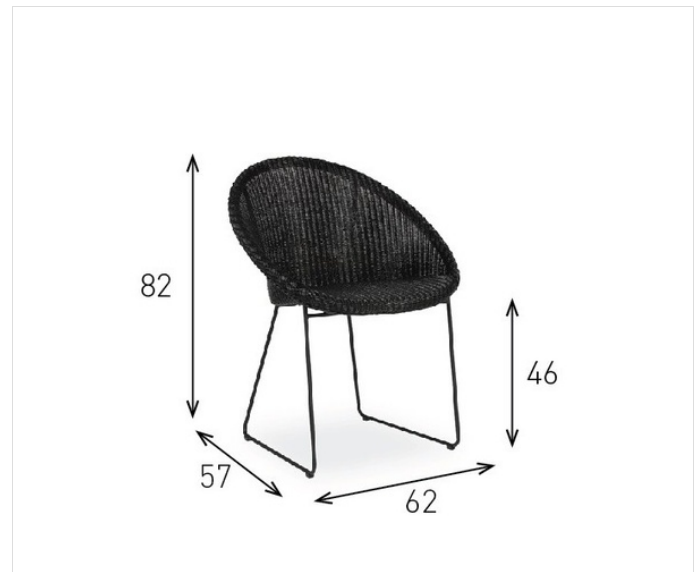

Joe

INDOOR

Product

Specifications

Code	
Sizes (cm)	Total height: 82 Width: 62 Seat height: 46 Depth: 57
Description	Joe is a contemporary dining chair in Lloyd Loom weave. Available in any colour.
Upholstery	Lloyd Loom weave
Glides	Nylon glides
Frame	Lloyd Loom seat steel base
Maintenance	Our indoor Lloyd Loom furniture can easily be maintained with a moist towel and some natural soap. Each Vincent Sheppard product is available with nylon or felt gliders in order to protect the feet and all types of floor surfaces. Using the correct gliders will prevent any damage due to contact between the feet and the ground
Cushion	Removable cover. Filling 3cm polyether foam.