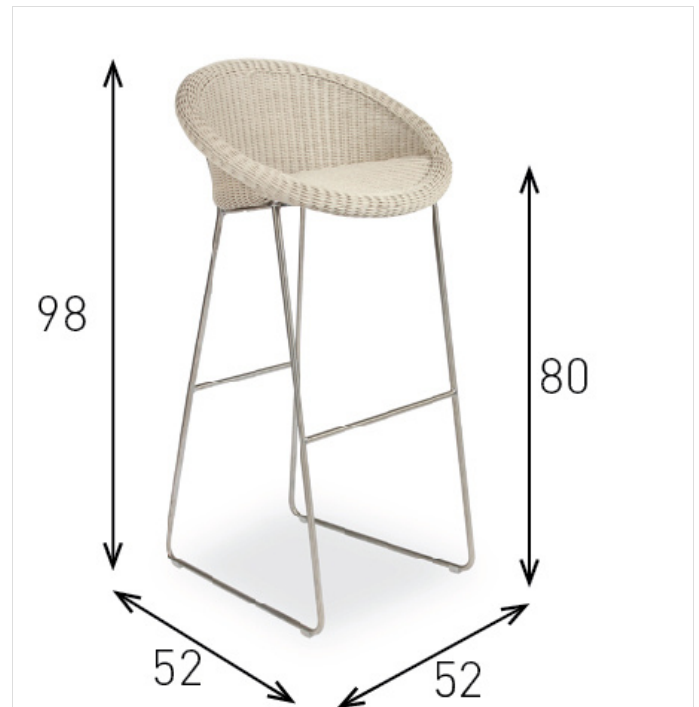

Gipsy Bar Stool

GC012

OUTDOOR

Product

Specifications

Code	GC012
Sizes (cm)	Total height: 98 Width: 52 Seat height: 80 Depth: 52
Description	The Gipsy Bar Stool is an outdoor bar stool in synthetic Loom. Fit for all weather conditions.
Upholstery	Hand-woven in high density polyethylene resin
Glides	Nylon glides
Frame	Painted aluminum frame stainless steel (316) base
Maintenance	a quick wash with a non-foaming mild detergent every three months, will do the trick. A soft nylon brush or a low pressure air hose can also be used to clean between the weaving.