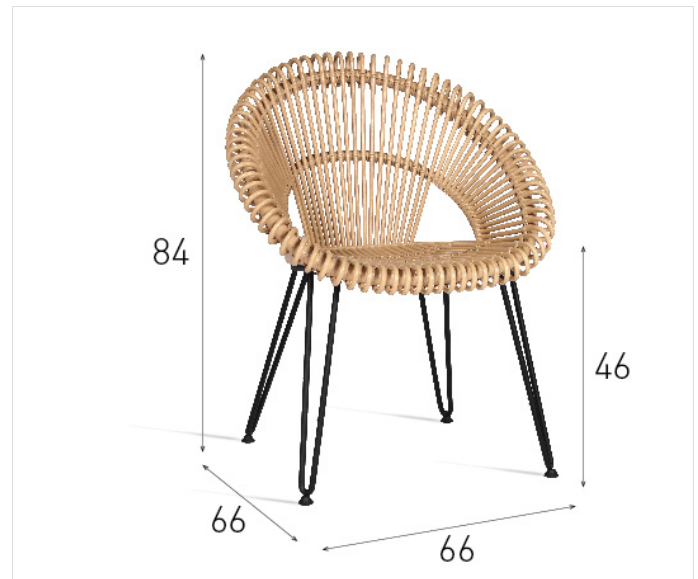

Curly

DC001

INDOOR

Product

Specifications

Code	DC001
Sizes (cm)	Total height: 84 Width: 66 Seat height: 46 Depth: 66
Description	Curly is a rattan dining chair with a very bold and graphic look.
Glides	Adjustable and tilting nylon glides
Frame	Rattan Powder coated steel frame
Maintenance	Clean with a damp cloth and some natural soap.
Cushion	Removable cover. Filling 3cm polyether foam.