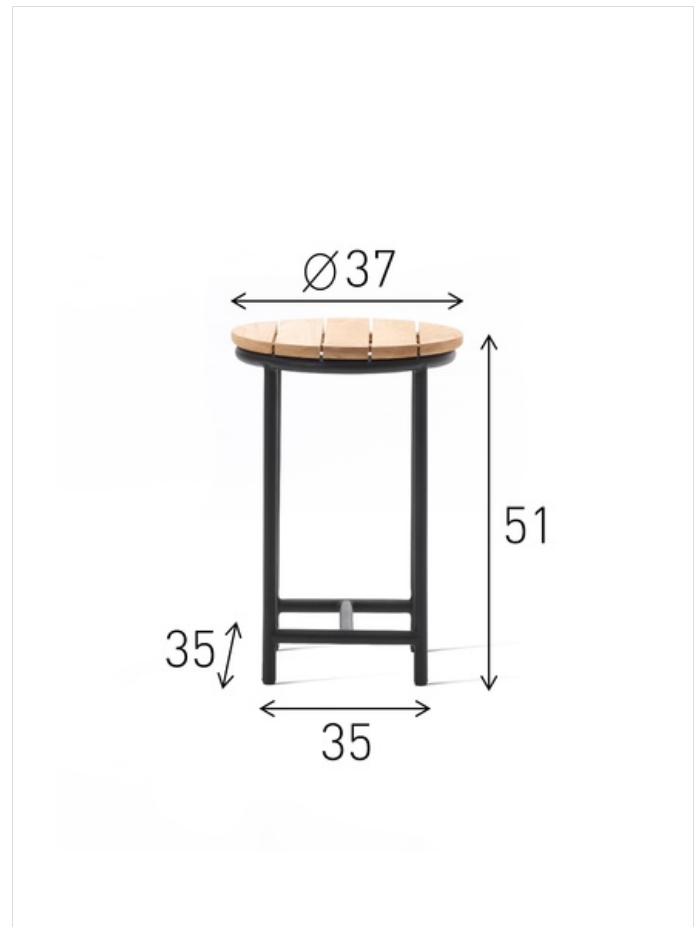

Contour side table

OUTDOOR

Product

Specifications

Code	
Sizes (cm)	Total height: 51 Width: 35 Depth: 35 Diameter: 37
Description	The Contour side table is part of the Wicked collection which was designed by Brussels-based designer Alain Gilles. The collection consists of a lounge chair, a sofa, a coffee table and a side table. The combination of such bold, graphic lines and strong design can rarely be witnessed in outdoor furniture.
Frame	Powder coated aluminum frame
Quality	Fine sanded solid teak table top.