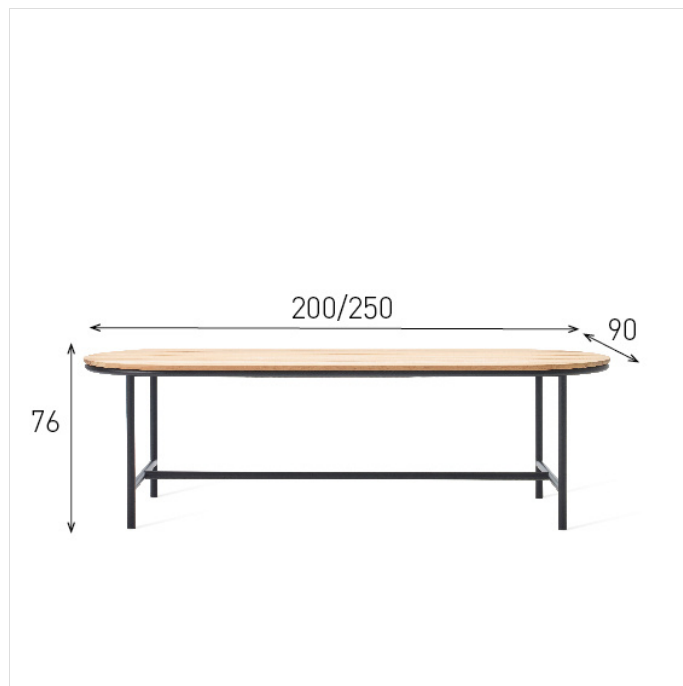

Contour dining table

OUTDOOR

Product

Specifications

Code	
Sizes (cm)	Total height: 76 Width: 200/250 Depth: 90 Free height table: 70
Description	The Contour dining table is part of the Wicked collection which was designed by Brussels-based designer Alain Gilles. The collection consists of a lounge chair, a sofa, a coffee table, a side table, and a dining table. The combination of such bold, graphic lines and strong design can rarely be witnessed in outdoor furniture.
Frame	Powder coated aluminum frame
Quality	Fine sanded solid teak table top.

Weather instructions

Colours & fabrics

- Teak/charcoal

VARIANTS

Contour dining table 250

Total height: 76
Width: 250
Depth: 90
Free height table: 70