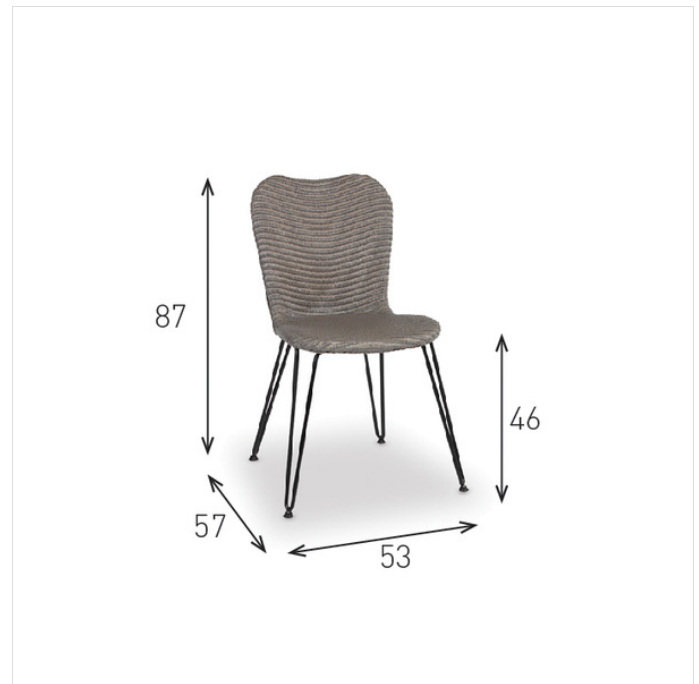

Christy

DC057

INDOOR

Product

Specifications

Code	DC057
Sizes (cm)	Total height: 87 Width: 53 Seat height: 46 Depth: 57
Description	Christy is a contemporary dining chair in Lloyd Loom weave. Available in any colour.
Upholstery	Lloyd Loom weave
Glides	Adjustable and tilting nylon glides
Frame	Seat: aluminum frame base: black powder coated steel
Maintenance	Our indoor Lloyd Loom furniture can easily be maintained with a damp cloth and some natural soap. Each Vincent Sheppard product is available with nylon or felt glides in order to protect the feet and all types of floor surfaces. Using the correct glides will prevent any damage due to contact between the feet and the ground.

Colours & fabrics

- Urban
- Savane
- Strong